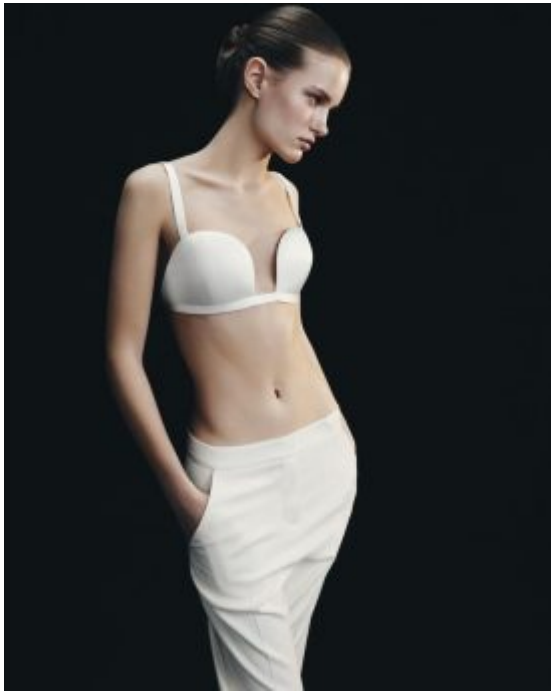

TRUE MODELS

Taya Shpak

174 | 78 / 58 / 87 / 38.5 | Light Brown / Blue

TRUE MODELS

Taya Shpak

174 | 78 / 58 / 87 / 38.5 | Light Brown / Blue

TRUE MODELS

Taya Shpak

174 | 78 / 58 / 87 / 38.5 | Light Brown / Blue

TRUE MODELS

Taya Shpak

174 | 78 / 58 / 87 / 38.5 | Light Brown / Blue

TRUE MODELS

Taya Shpak

174 | 78 / 58 / 87 / 38.5 | Light Brown / Blue

TRUE MODELS

Taya Shpak

174 | 78 / 58 / 87 / 38.5 | Light Brown / Blue

TRUE MODELS

Taya Shpak

174 | 78 / 58 / 87 / 38.5 | Light Brown / Blue

TRUE MODELS

Taya Shpak

174 | 78 / 58 / 87 / 38.5 | Light Brown / Blue